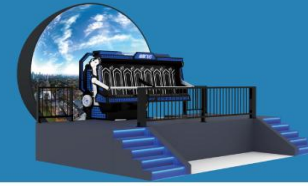

VIART®

VIRTUAL REALITY FACTORY

VR THEME PARK SOLUTION

PRODUCTS

VR FANTASY RIDE 4-SEAT NEW
L601 * W290 * H278cm

VR FANTASY RIDE 8-SEAT NEW
L651 * W550 * H336cm

VR FANTASY RIDE 2-SEAT NEW
L254 * W218 * H151cm