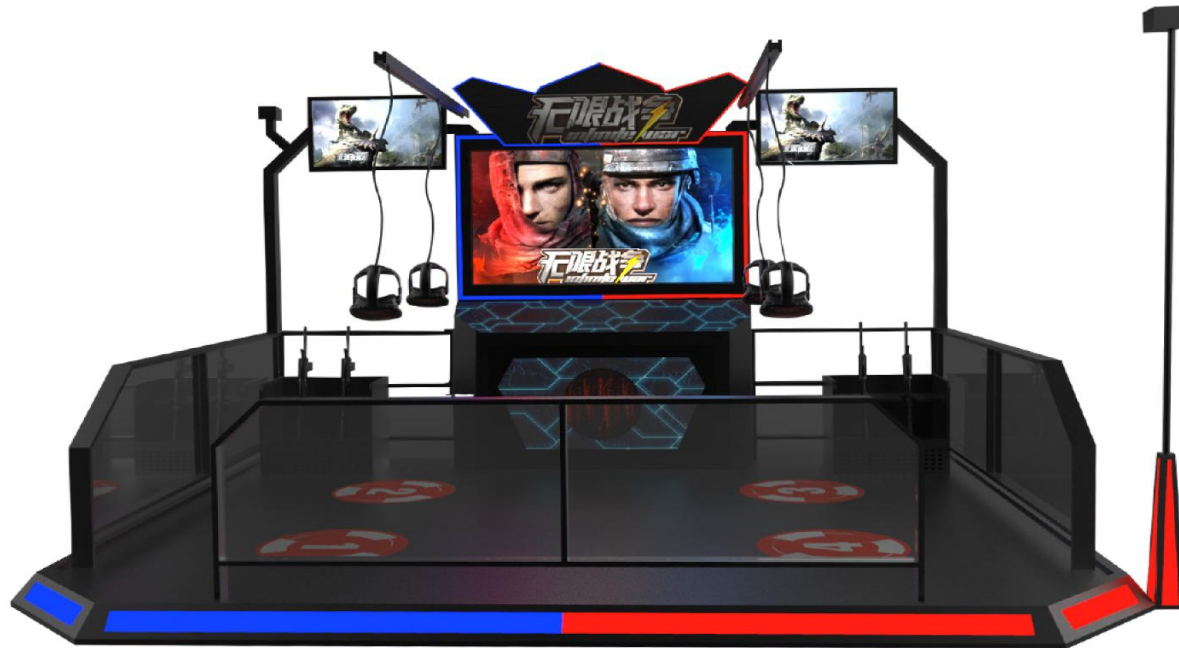

▼ Technical Parameters

Product	VR Room Escape
Voltage	220V
Power	1.5kw
Size	L360x W360 x H260cm
Weight	300kg
Player	2
Glasses	Vive Pro

Infinity War

VR INFINITE WAR

▼ Features

1. Shooting games with plot, multiplayer shooting category.
2. Vibrating floor enhances the combat tension.