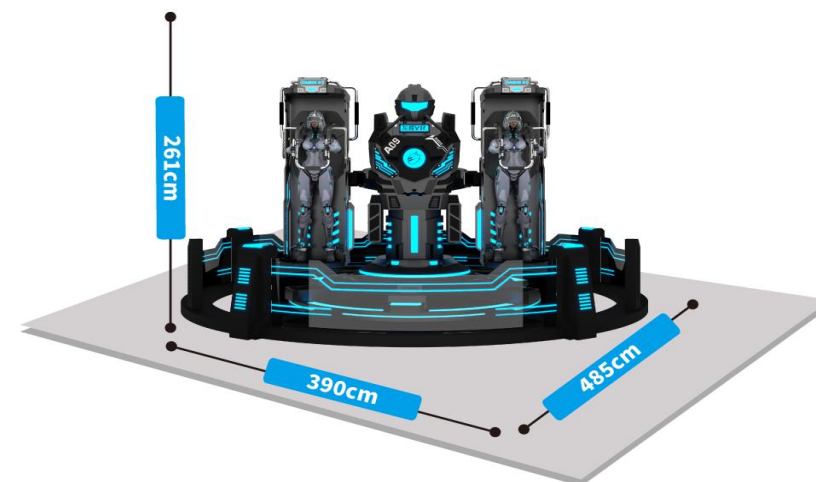

VR SHOOTING 2P
L315 * W230 * H265cm

VR SHOOTING 3P
Ø340 * H250cm

VR MULTIPLAYER SHOOTER
L345 * W308 * H245cm

VR DANCING
L170 * W180 * H245cm

VR WARRIOR

VR WARRIOR

▼ Features

1. Handheld VR helmet;
2. Rich game themes, suitable for players of different ages;
3. Supports two people playing at the same time.

▼ Technical Parameters

Product	VR Warrior
Voltage	220V/50Hz
Games	5+
Power	0.5kw
Size	L150x W118 x H126cm
Weight	50kg
Player	2

IRON WINGS

IRON WINGS

▼ Features

1. Achieve 720-degree gyrations and ultra-large sideways reversals;
2. Exclusive special edition content, automatic induction safety system, built-in headon blowing special effects.

▼ Technical Parameters

Product	Iron Wings
Voltage	220V
Games	1+pcs
Power	5.0kw
Size	Φ390 OΦ485 x H261cm
Weight	1300kg
Player	2
Glasses	DPE4C

VR FANTASY RIDE

VR FANTASY RIDE 8-SEAT

▼ Features

1. The industry's first special effect lighting module, with six special effects including heat, blowing, water spray, air jet, aroma, and movement.
2. New riding seat with integrated electric safety waist fixing bracket.