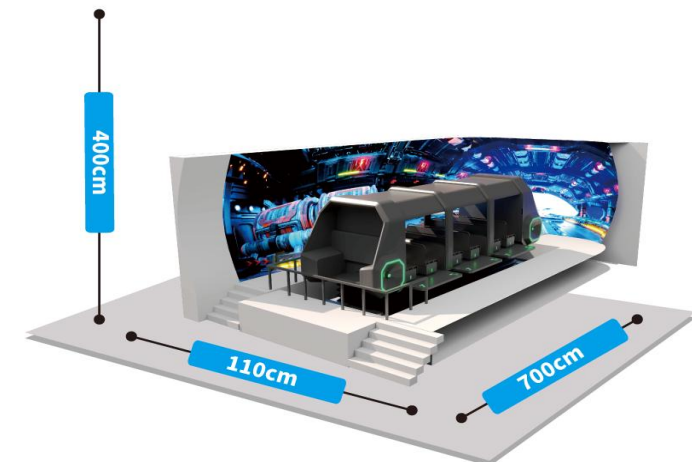

EXTREME FLIGHT CINEMA
L1041 * W660 * H500cm

ORBITAL CINEMA (NEW)
Customized

IRON WINGS (NEW)
Φ390 OΦ485 xH261cm

SPACE TROOPERS (NEW)
L491 * W300 * H315cm

BUS CINEMA (NEW)
L1100 * W700 * H400cm

5 SEATS FANTASY STARSHIP
L515 * W539 * H290cm

▼ Technical Parameters

Product	Space Troopers
Voltage	220V/50Hz
Games	1+pcs
Power	1.5kw
Size	L491x W300 x H315cm
Weight	1300kg
Player	1
Glasses	PICO NEO3

EXTREME FLIGHT CINEMA

EXTREME FLIGHT CINEMA

▼ Technical Parameters

▼ Technical Parameters

Product	ORBITAL CINEMA
Voltage	220V/50Hz
Games	7+pcs
Size	Customized
Weight	2000kg
Player	6-45

BUS CINEMA

BUS CINEMA

▼ Features

1. Provides a naked-eye 3D visual experience with surround sound audio to create an attractive sense of immersion.
2. The large space has a 180-degree viewing angle coverage, allowing viewers to enjoy stereoscopic movie scenes from the passenger's perspective.
3. No need to wear glasses, no need to fasten seat belts, and the experience can begin as soon as passengers are seated.

▼ Technical Parameters

Product	Bus Cinema
Voltage	220V/50Hz
Games	1+pcs
Power	20kw
Size	L110x W700 x H400cm
Weight	4500kg
Player	30
Experience duration	12 minutes

FANTASY STARSHIP 5seats

50
GAME

5-SEAT VR FANTASY STARSHIP