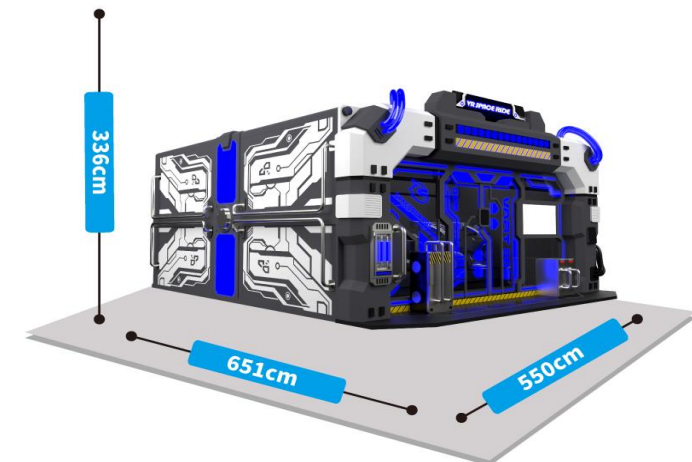

▼ Technical Parameters

Product	VR Fantasy Ride 8-Seat
Voltage	220V
Games	7+pcs
Power	20kw
Size	L550x W651 x H336cm
Weight	3000kg
Player	8
Glasses	PICO NEO 3