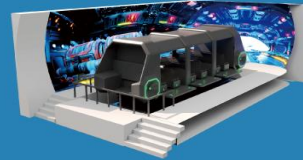

EXTREME FLIGHT CINEMA
L1041 * W660 * H500cm

ORBITAL CINEMA (NEW)
Customized

IRON WINGS (NEW)
Φ390 OΦ485 xH261cm

SPACE TROOPERS (NEW)
L491 * W300 * H315cm

BUS CINEMA (NEW)
L1100 * W700 * H400cm

5 SEATS FANTASY STARSHIP
L515 * W539 * H290cm