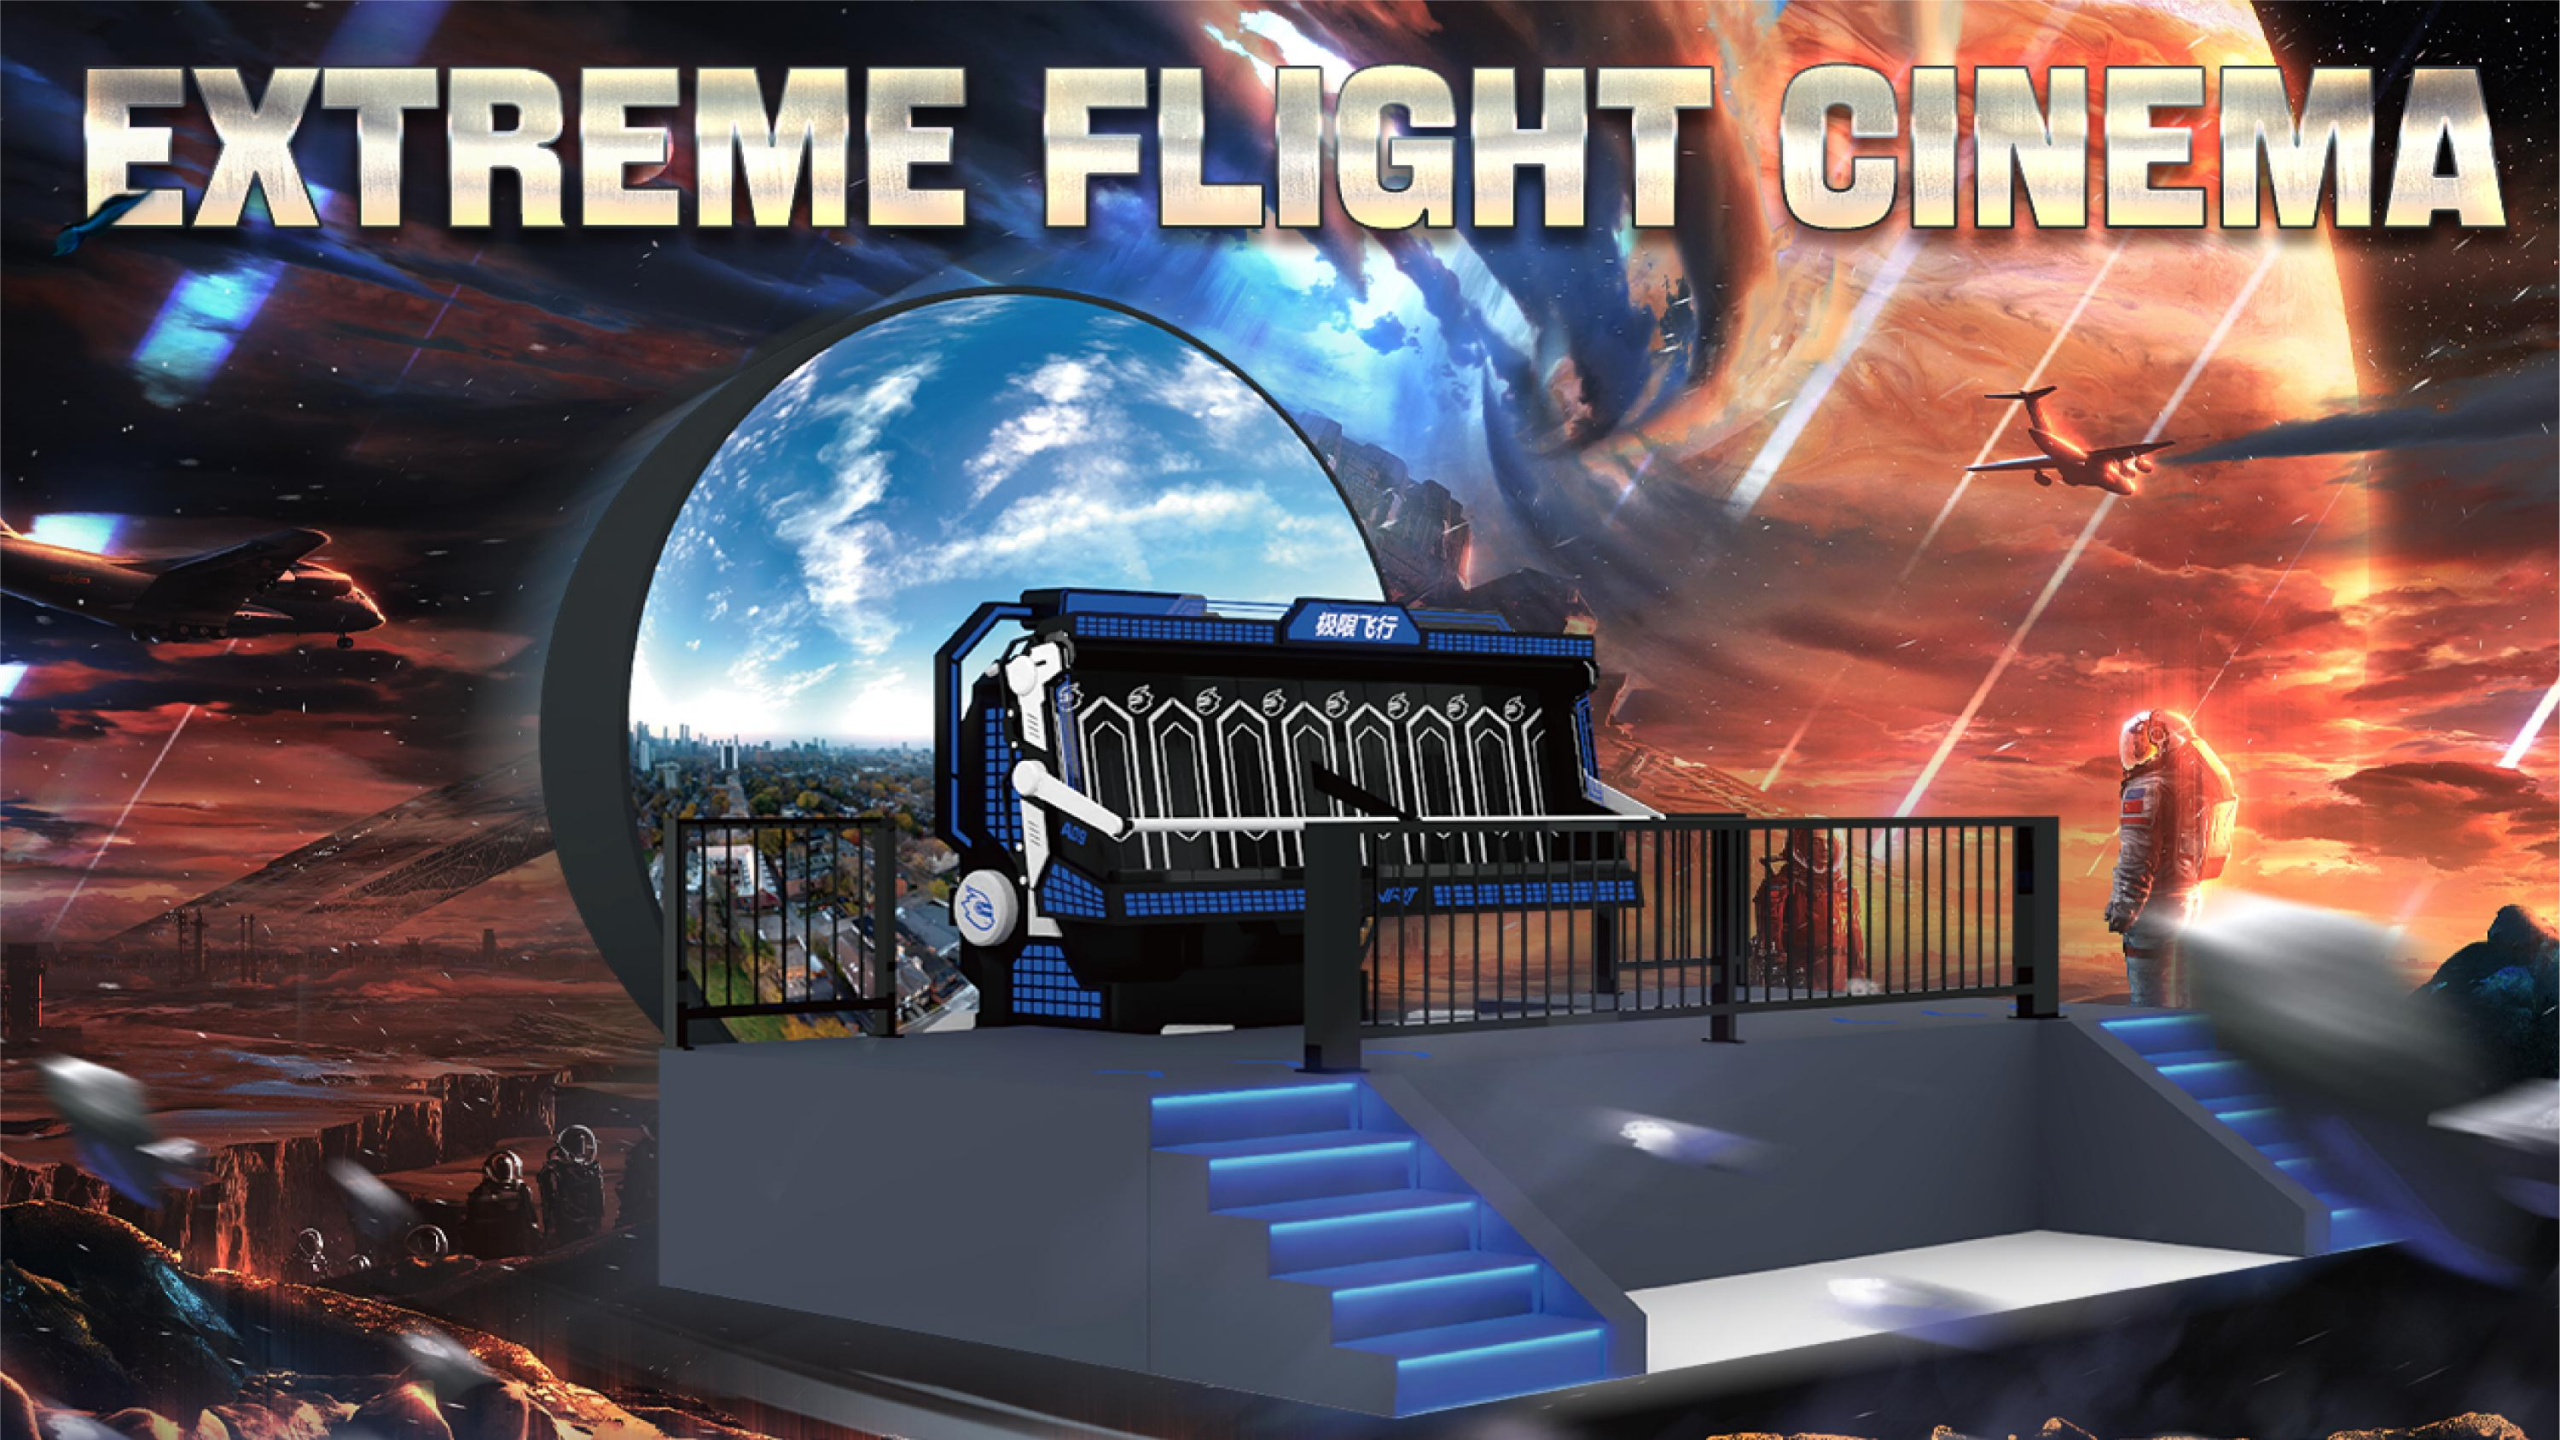

EXTREME FLIGHT CINEMA