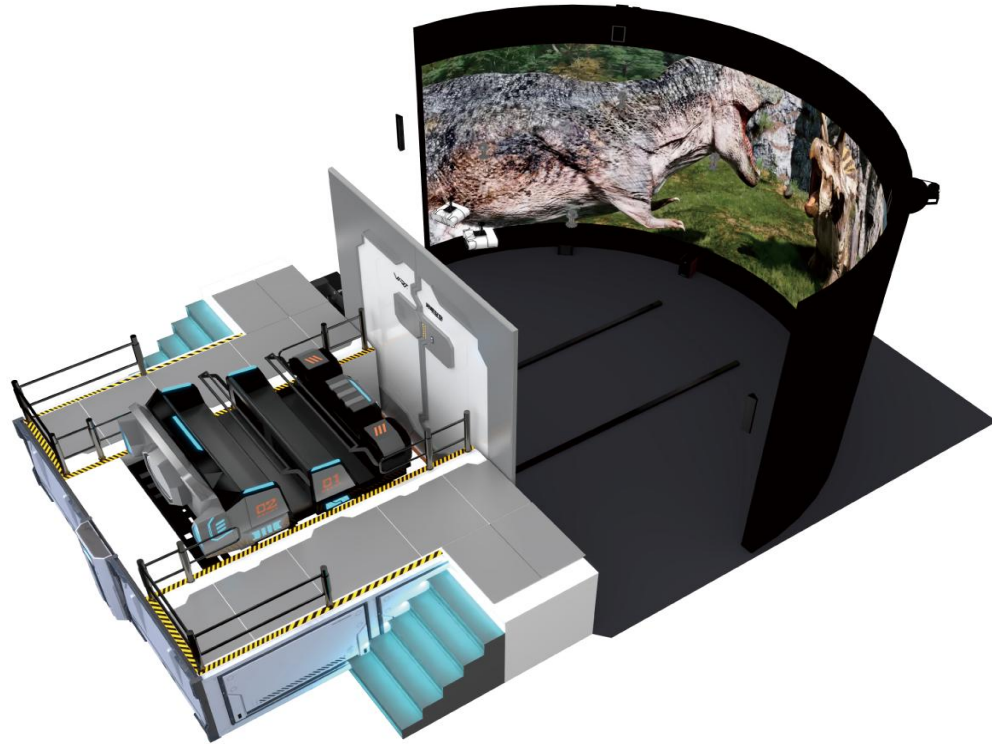

Product	Extreme Flight cinema
Voltage	220V/50Hz
Games	1+pcs
Power	20kw
Size	L110x W700 x H400cm
Weight	4500kg
Player	30
Experience duration	6-10 minutes

▼ Features

1. Patented technology simulates real flight movements to enhance the experience.
2. No need to wear VR glasses, the experience is convenient, the process focuses on the safety of tourists, and is suitable for families and young people.
3. Covers different themes such as dinosaurs, interstellar, and oceans to meet a wide range of needs.

ORBITAL CINEMA

ORBITAL CINEMA

▼ Features

- 1.Provides a naked-eye 3D visual experience with surround sound audio to create an attractive sense of immersion.
- 2.Customized digital content and scenes make the movie scenes come alive, as if they are within reach.
- 3.Combined with the flight motion platform, it provides a real and exciting flight experience, making the movie watching more immersive.

▼ Technical Parameters

Product	ORBITAL CINEMA
Voltage	220V/50Hz
Games	7+pcs
Size	Customized
Weight	2000kg
Player	6-45

BUS CINEMA

BUS CINEMA

▼ Features

1. Provides a naked-eye 3D visual experience with surround sound audio to create an attractive sense of immersion.
2. The large space has a 180-degree viewing angle coverage, allowing viewers to enjoy stereoscopic movie scenes from the passenger's perspective.
3. No need to wear glasses, no need to fasten seat belts, and the experience can begin as soon as passengers are seated.