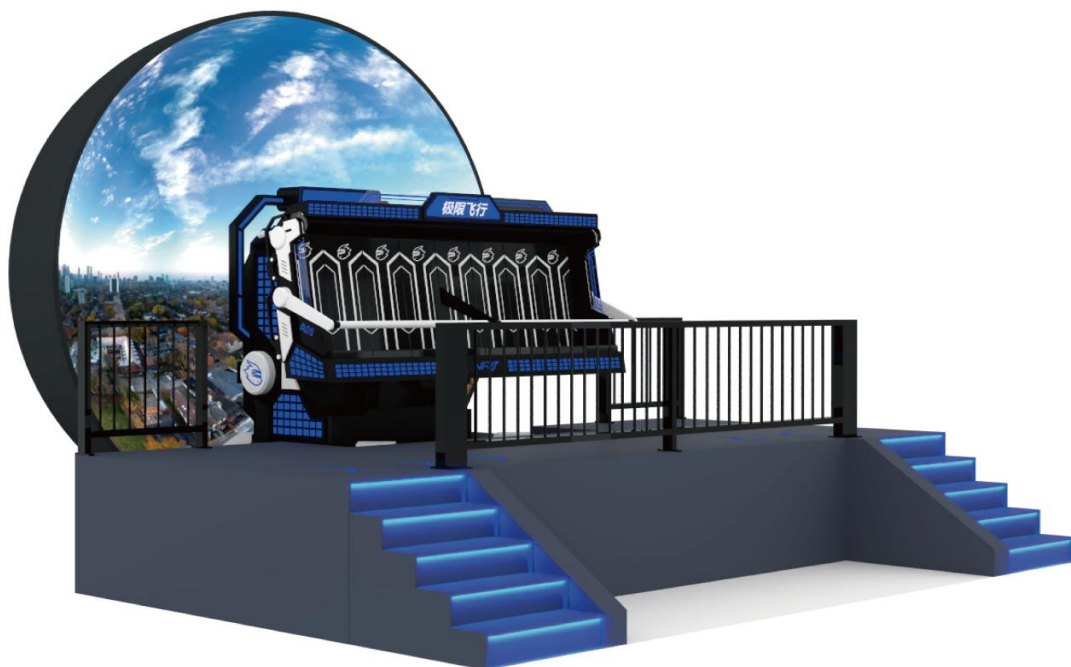

EXTREME FLIGHT CINEMA

▼ Technical Parameters

Product	Extreme Flight cinema
Voltage	220V/50Hz
Games	1+pcs
Power	20kw
Size	L110x W700 x H400cm
Weight	4500kg
Player	30
Experience duration	6-10 minutes

▼ Features

1. Patented technology simulates real flight movements to enhance the experience.
2. No need to wear VR glasses, the experience is convenient, the process focuses on the safety of tourists, and is suitable for families and young people.
3. Covers different themes such as dinosaurs, interstellar, and oceans to meet a wide range of needs.