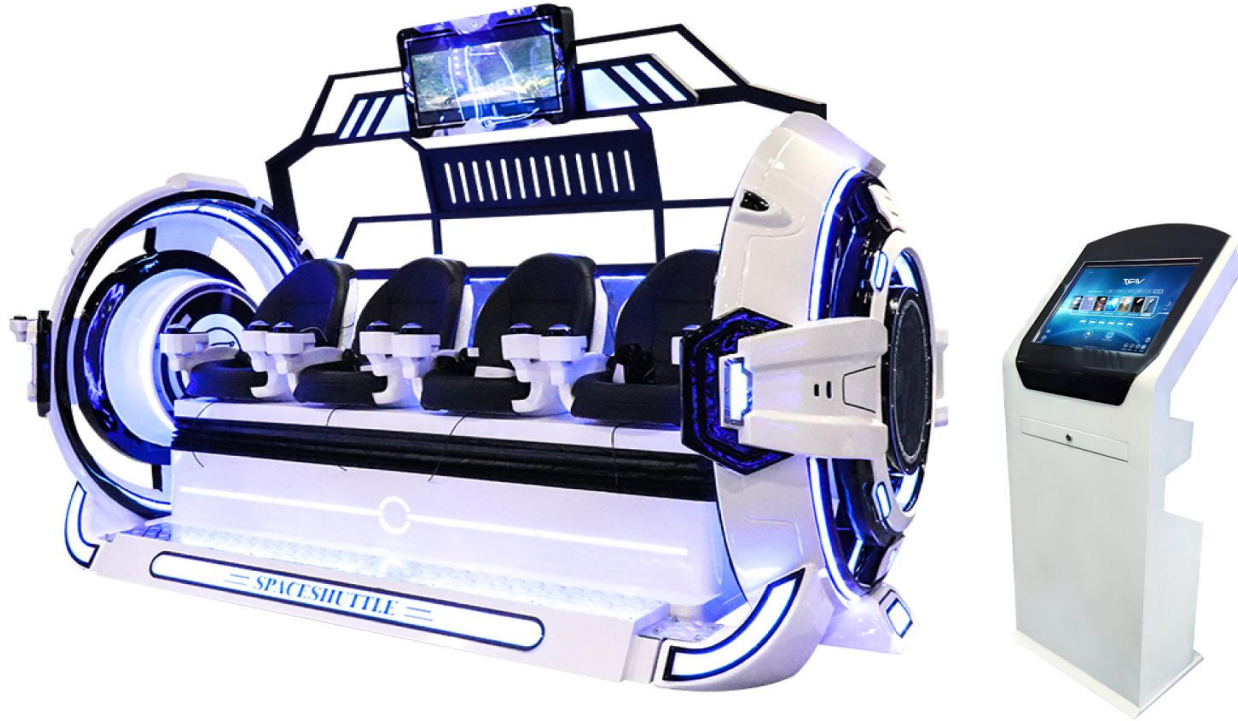

4-SEATS 9D VR CINEMA NEW