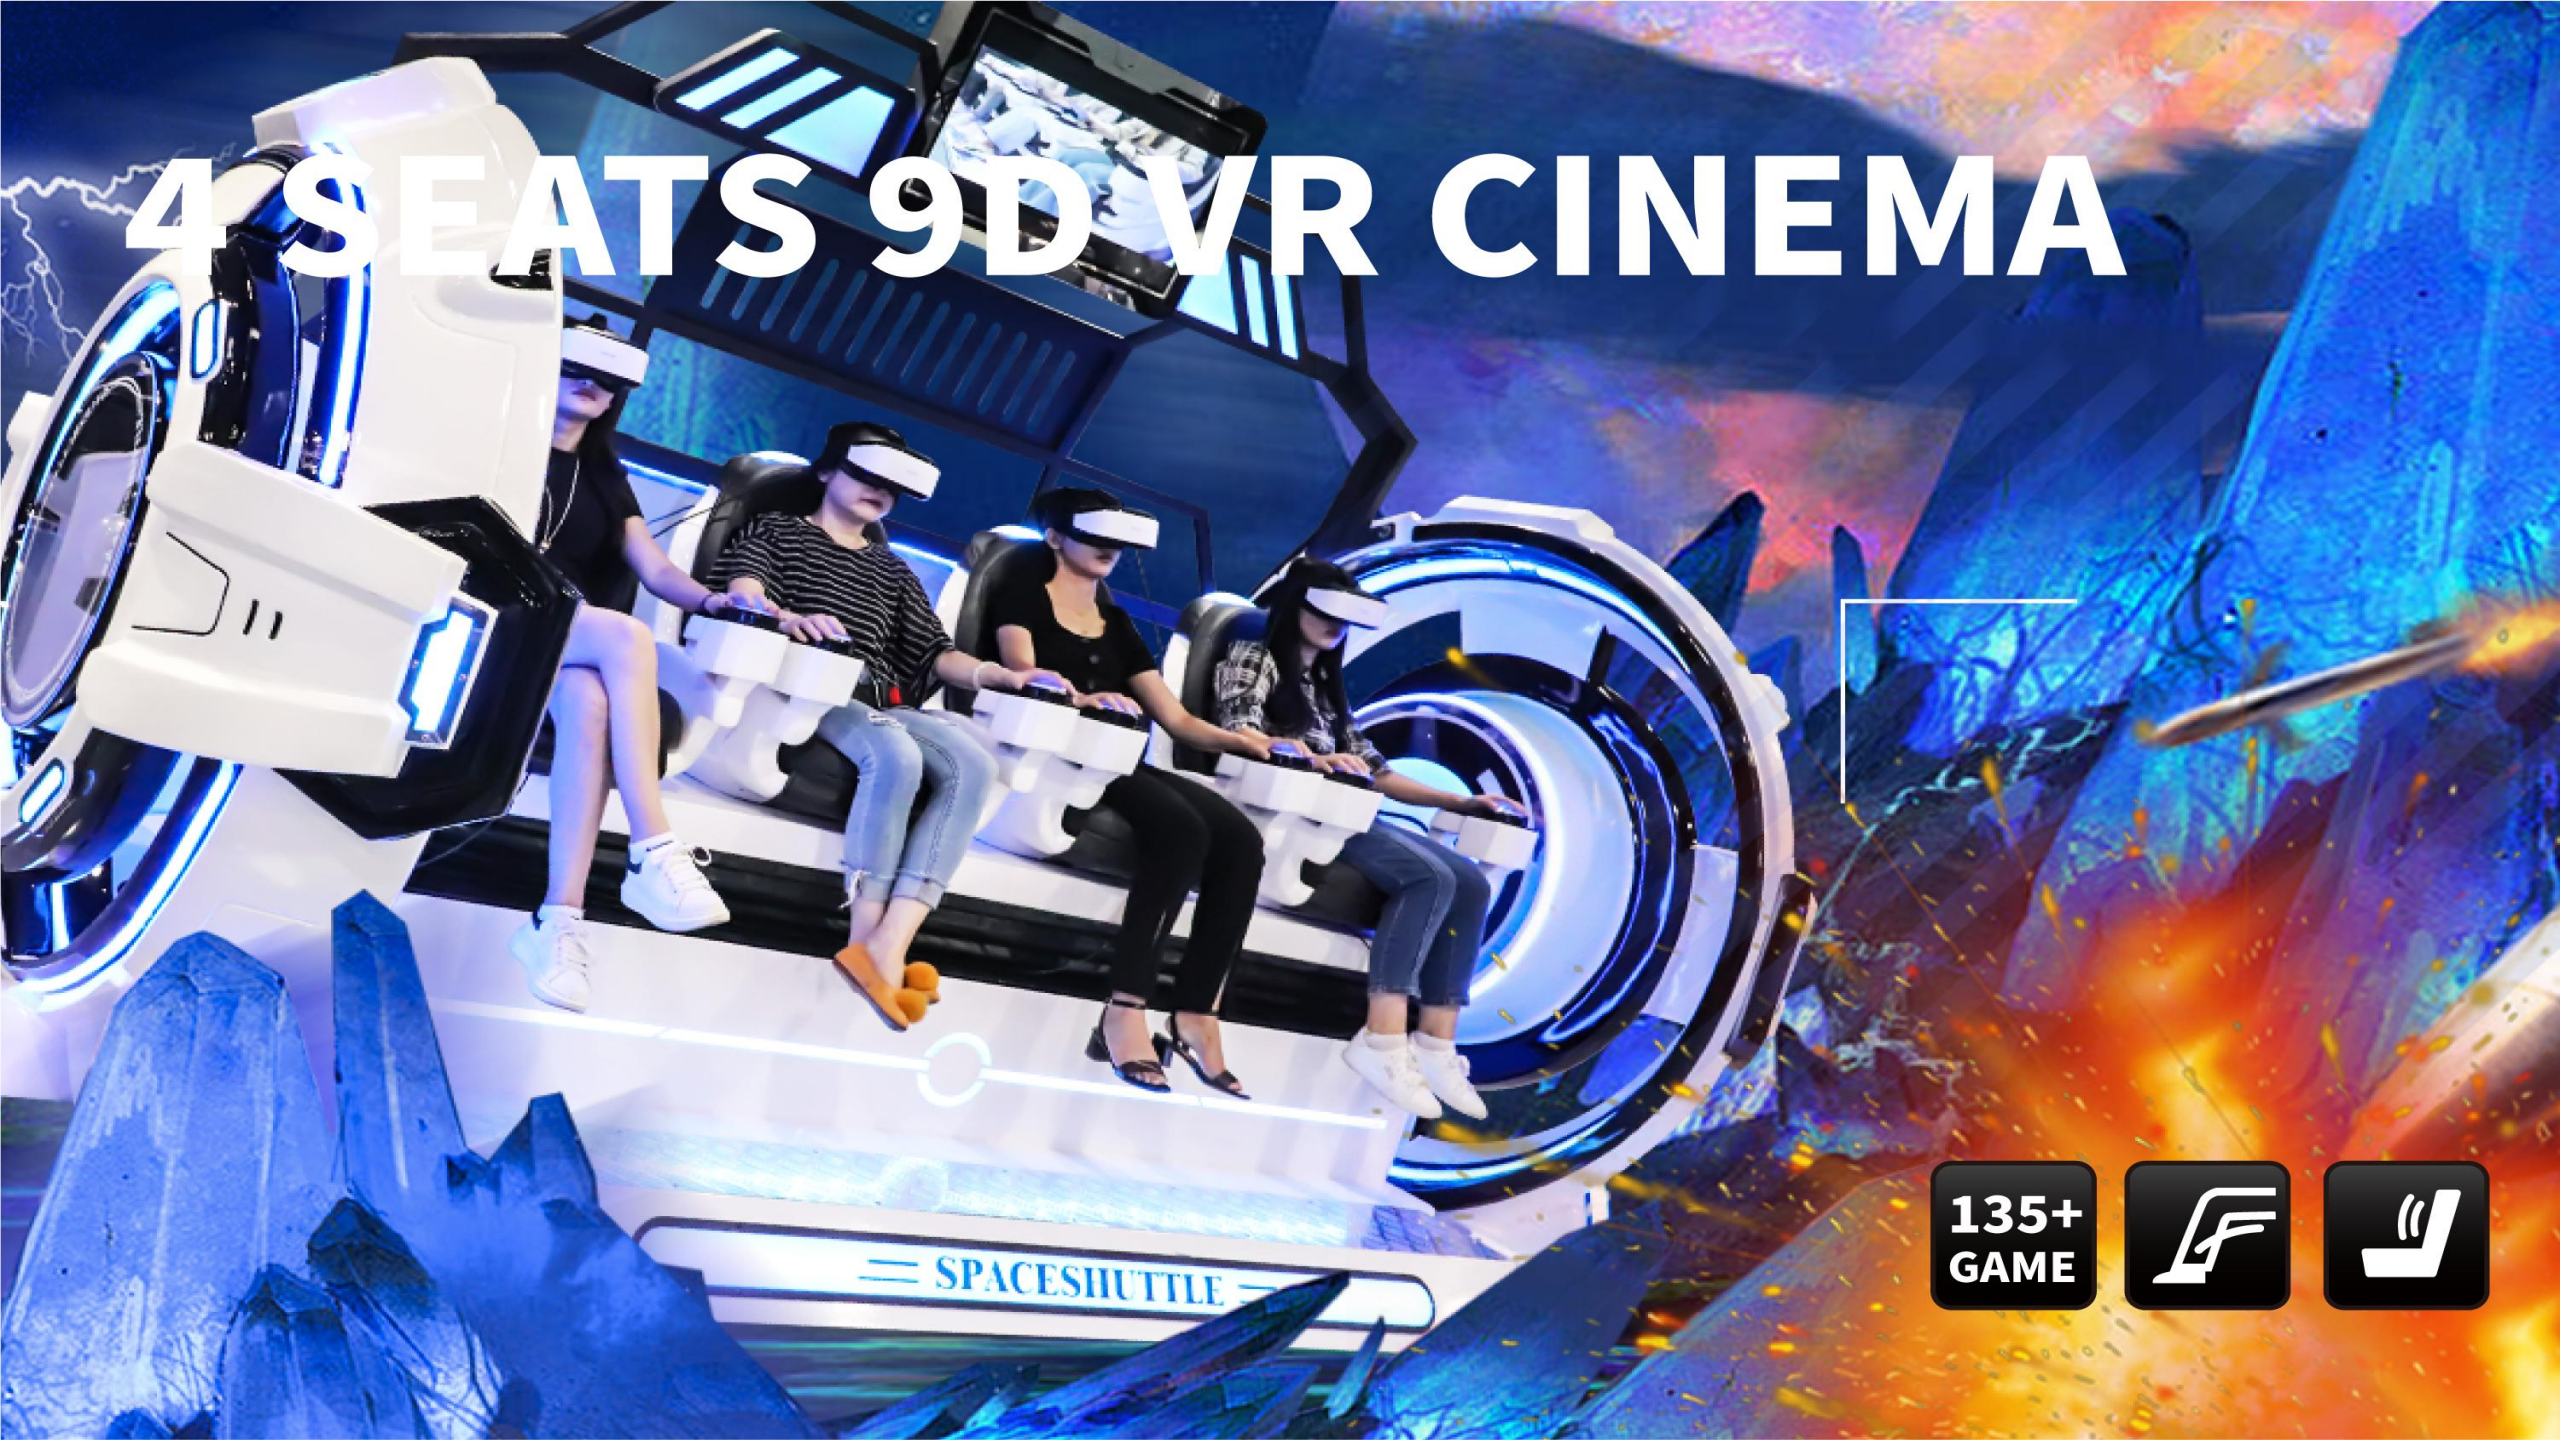

4 SEATS 9D VR CINEMA

SPACESHUTTLE

135+
GAME