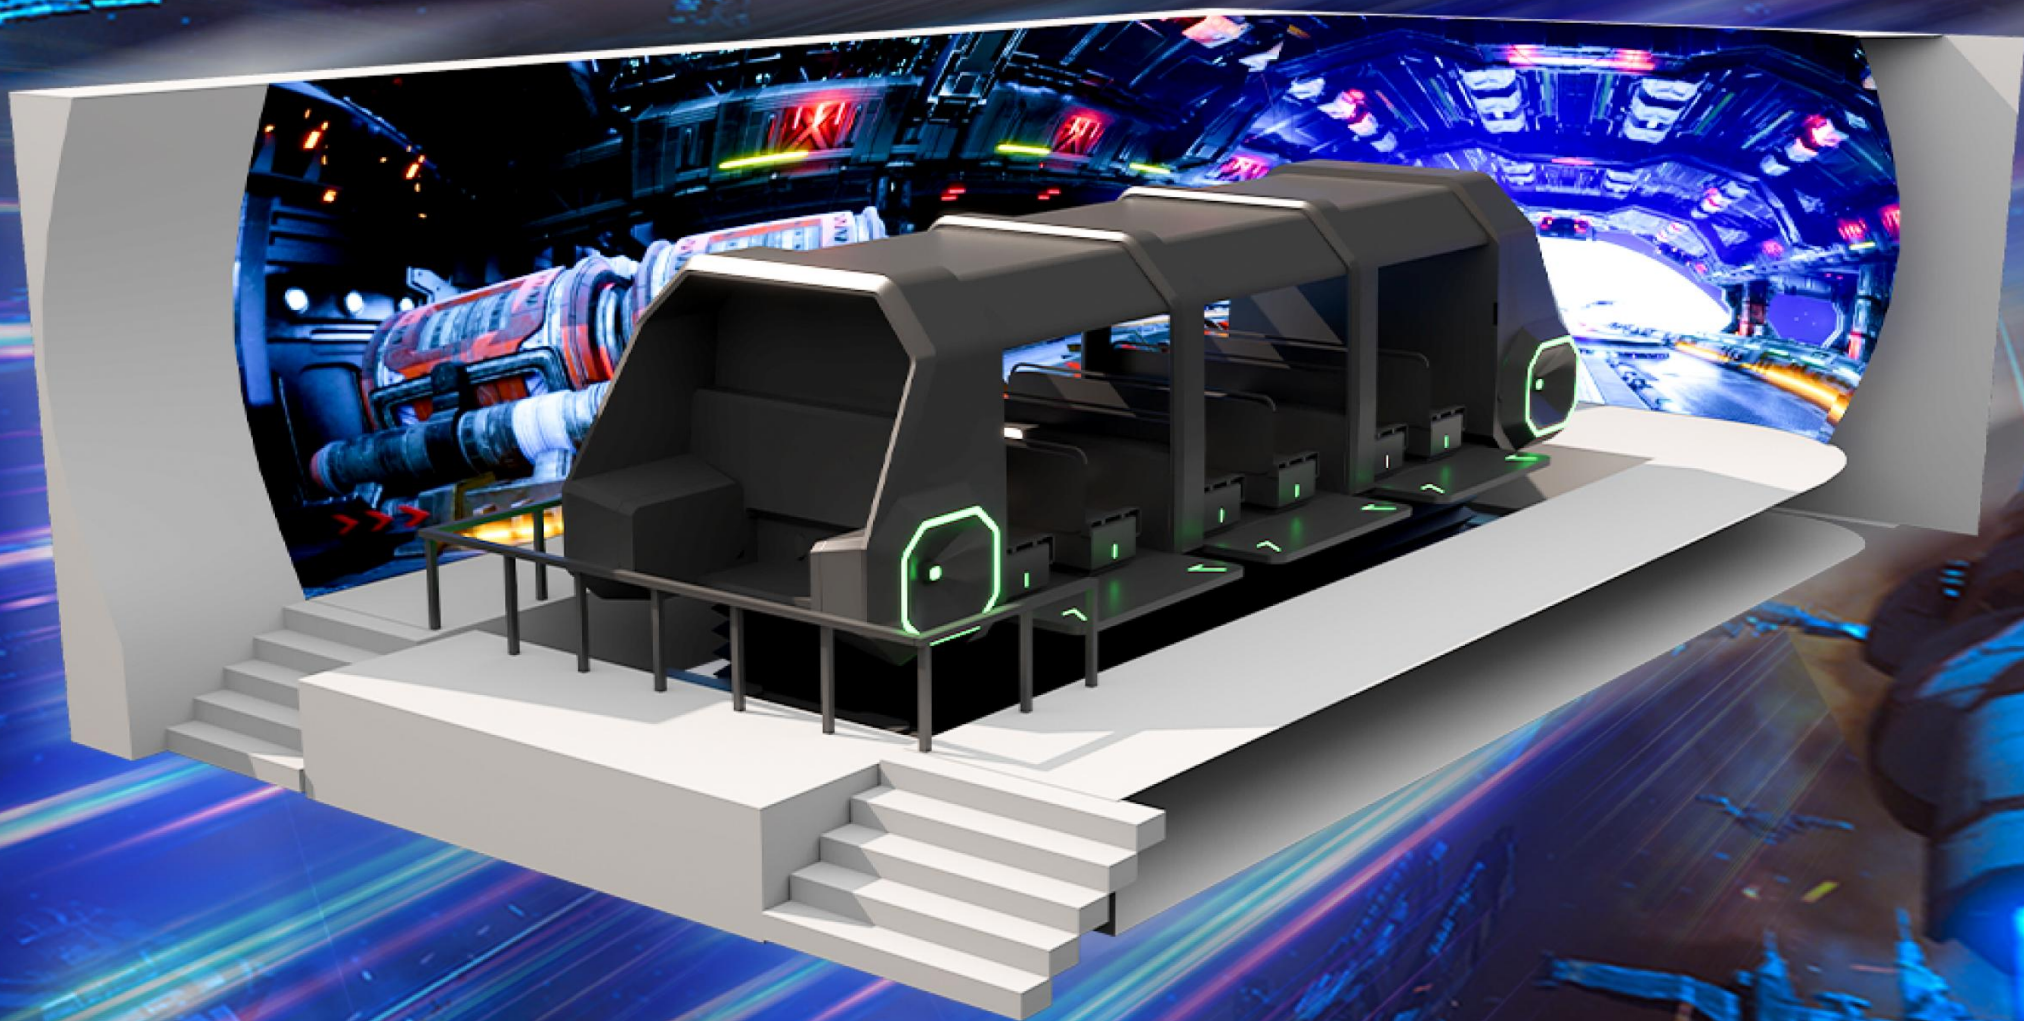

Product	Extreme Flight cinema
Voltage	220V/50Hz
Games	1+pcs
Power	20kw
Size	L110x W700 x H400cm
Weight	4500kg
Player	30
Experience duration	6-10 minutes

▼ Features

1. Patented technology simulates real flight movements to enhance the experience.
2. No need to wear VR glasses, the experience is convenient, the process focuses on the safety of tourists, and is suitable for families and young people.
3. Covers different themes such as dinosaurs, interstellar, and oceans to meet a wide range of needs.

ORBITAL CINEMA

ORBITAL CINEMA

▼ Features

- 1.Provides a naked-eye 3D visual experience with surround sound audio to create an attractive sense of immersion.
- 2.Customized digital content and scenes make the movie scenes come alive, as if they are within reach.
- 3.Combined with the flight motion platform, it provides a real and exciting flight experience, making the movie watching more immersive.

▼ Technical Parameters

Product	ORBITAL CINEMA
Voltage	220V/50Hz
Games	7+pcs
Size	Customized
Weight	2000kg
Player	6-45

BUS CINEMA

BUS CINEMA

▼ Features

1. Provides a naked-eye 3D visual experience with surround sound audio to create an attractive sense of immersion.
2. The large space has a 180-degree viewing angle coverage, allowing viewers to enjoy stereoscopic movie scenes from the passenger's perspective.
3. No need to wear glasses, no need to fasten seat belts, and the experience can begin as soon as passengers are seated.