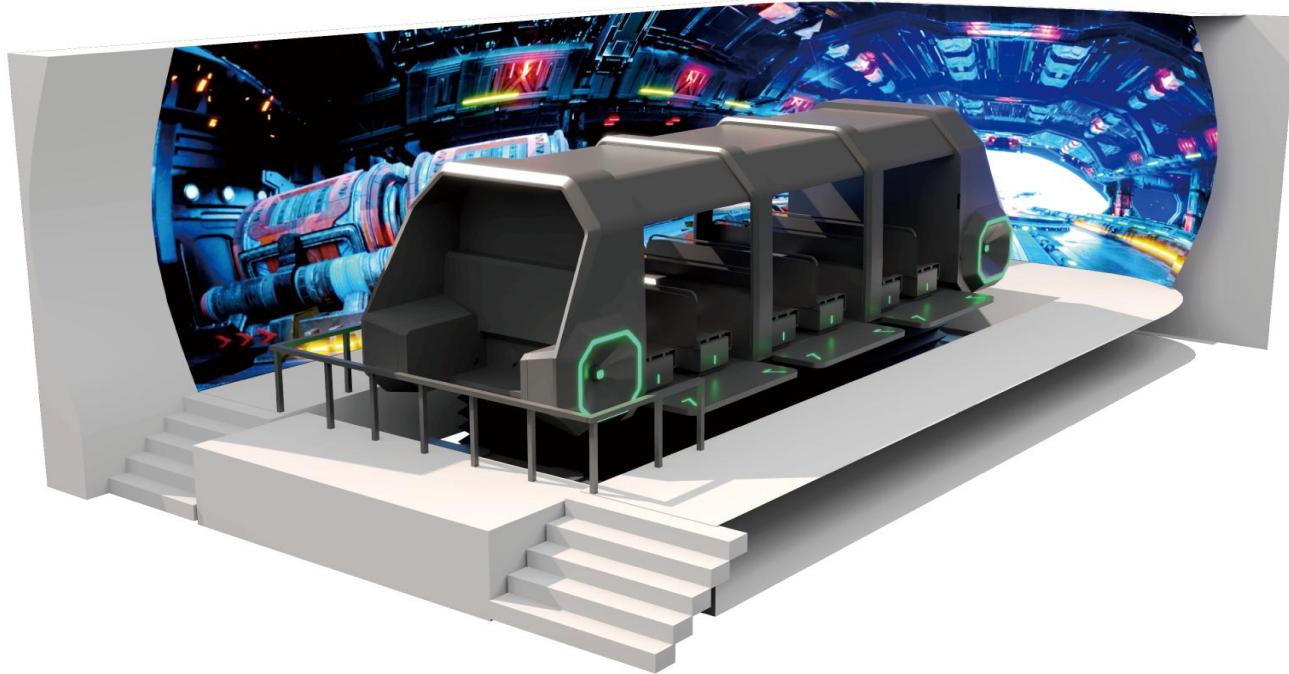

EXTREME FLIGHT CINEMA
L1041 * W660 * H500cm

ORBITAL CINEMA (NEW)
Customized

IRON WINGS (NEW)
Φ390 OΦ485 xH261cm

SPACE TROOPERS (NEW)
L491 * W300 * H315cm

BUS CINEMA (NEW)
L1100 * W700 * H400cm

5 SEATS FANTASY STARSHIP
L515 * W539 * H290cm

▼ Technical Parameters

Product	ORBITAL CINEMA
Voltage	220V/50Hz
Games	7+pcs
Size	Customized
Weight	2000kg
Player	6-45

BUS CINEMA

BUS CINEMA

▼ Features

1. Provides a naked-eye 3D visual experience with surround sound audio to create an attractive sense of immersion.
2. The large space has a 180-degree viewing angle coverage, allowing viewers to enjoy stereoscopic movie scenes from the passenger's perspective.
3. No need to wear glasses, no need to fasten seat belts, and the experience can begin as soon as passengers are seated.