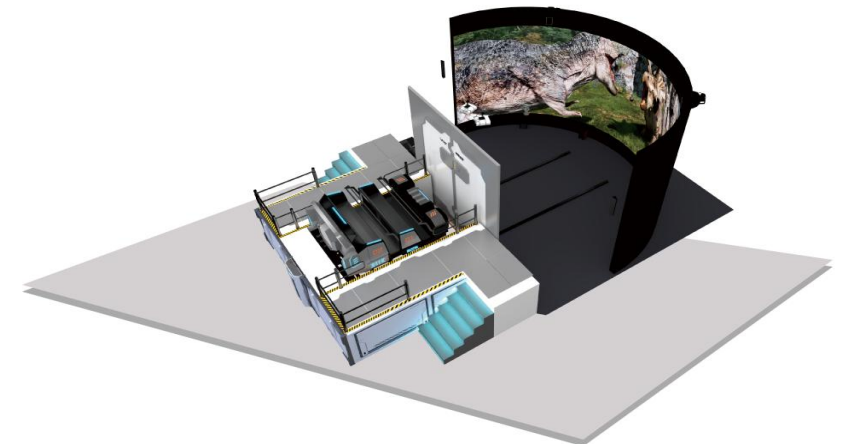

▼ Technical Parameters

Product	ORBITAL CINEMA
Voltage	220V/50Hz
Games	7+pcs
Size	Customized
Weight	2000kg
Player	6-45

BUS CINEMA

BUS CINEMA

▼ Features

1. Provides a naked-eye 3D visual experience with surround sound audio to create an attractive sense of immersion.
2. The large space has a 180-degree viewing angle coverage, allowing viewers to enjoy stereoscopic movie scenes from the passenger's perspective.
3. No need to wear glasses, no need to fasten seat belts, and the experience can begin as soon as passengers are seated.