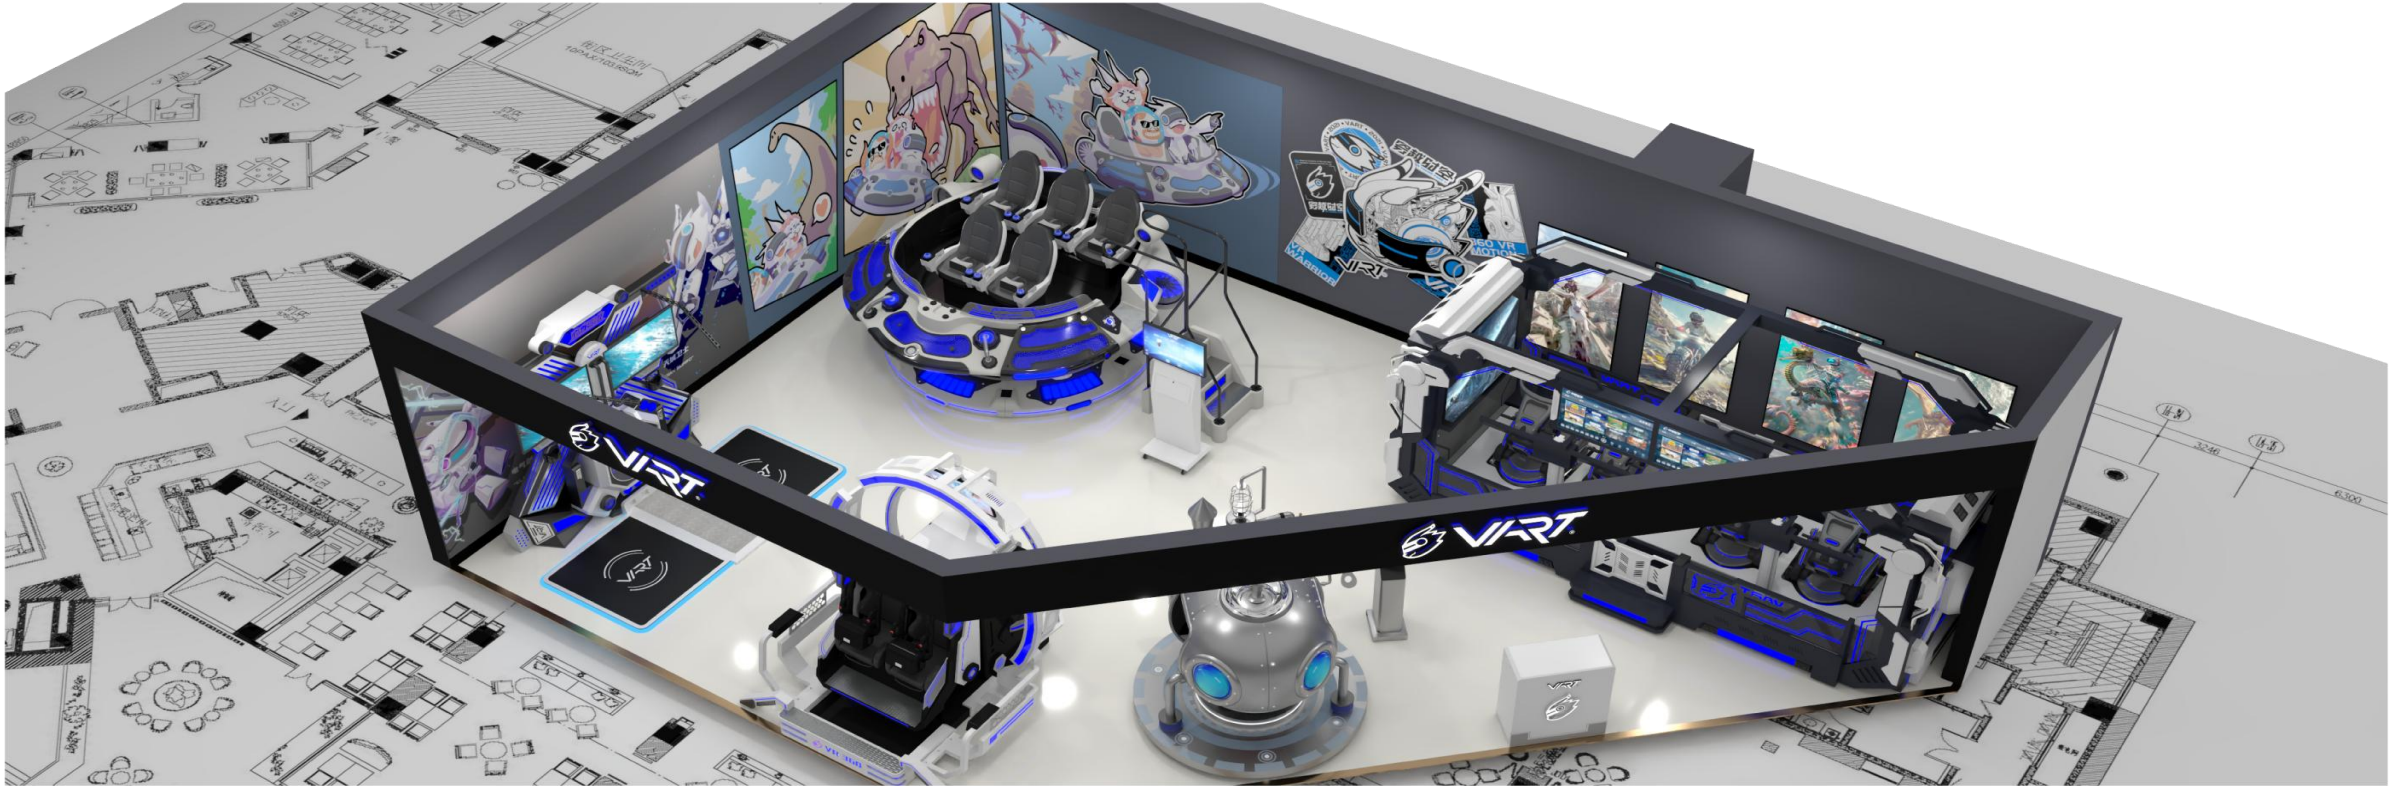

Investment Guide-84m² VR Theme Park

	[Hour/day]	[rounds/hour]	[pax/round]	[ticket price]	[days]	INCOME
Working Days	6	2	15	$4	22	$15,840
Weekend	8	5	15	$6	8	$28,800

Based on 30 days in a month