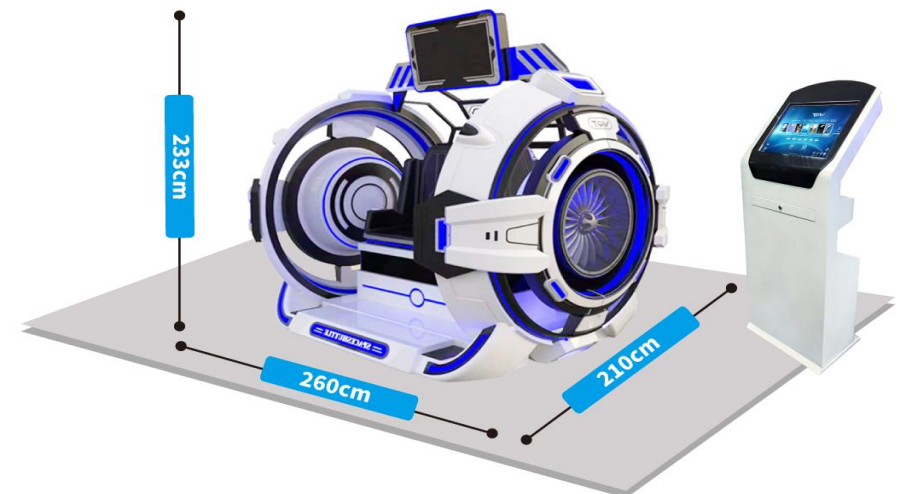

▼ Technical Parameters

Product	4-Seat 9D VR Cinema New
Voltage	220V
Games	135+pcs
Power	2.5kw
Size	L370x W220 x H265cm
Weight	1000kg
Player	4
Glasses	Deepoon E3C

2 SEATS 9D VR CINEMA

130+
GAME

SPACESHUTTLE

▼ Technical Parameters

Product	2 Seats 9D VR Cinema
Voltage	220V
Games	130+pcs
Power	2.0kw
Size	L260x W210 x H233cm
Weight	800kg
Player	2
Glasses	Deepoon E3C

130+
GAME

360°
VR

9D VR CHAIR

9D VR 2 SEATS EGG CHAIR