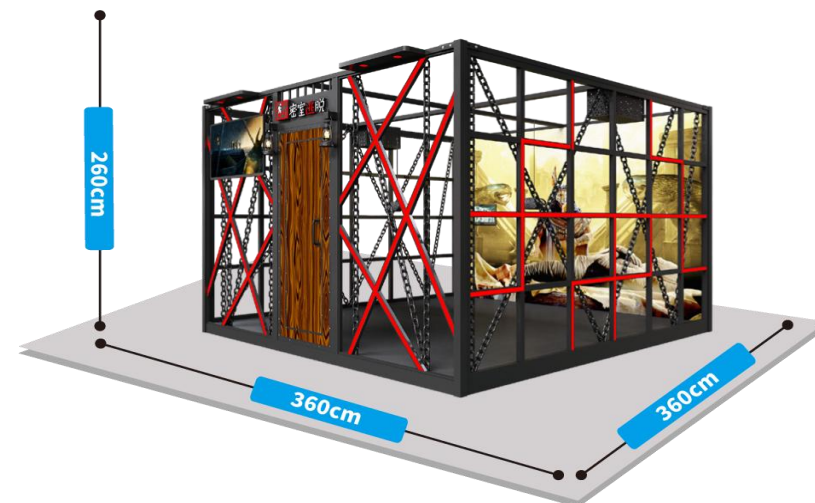

▼ Technical Parameters

Product	VR Room Escape
Voltage	220V
Power	1.5kw
Size	L360x W360 x H260cm
Weight	300kg
Player	2
Glasses	Vive Pro