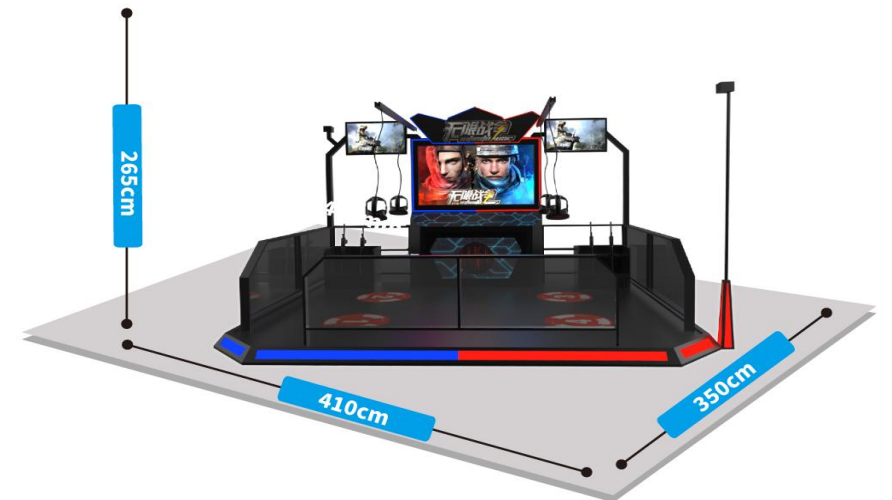

▼ Technical Parameters

Product	VR Infinite War
Voltage	220V
Power	3.0kw
Size	L410x W350 x H260cm
Weight	600kg
Player	4
Glasses	HTC VIVE PRO