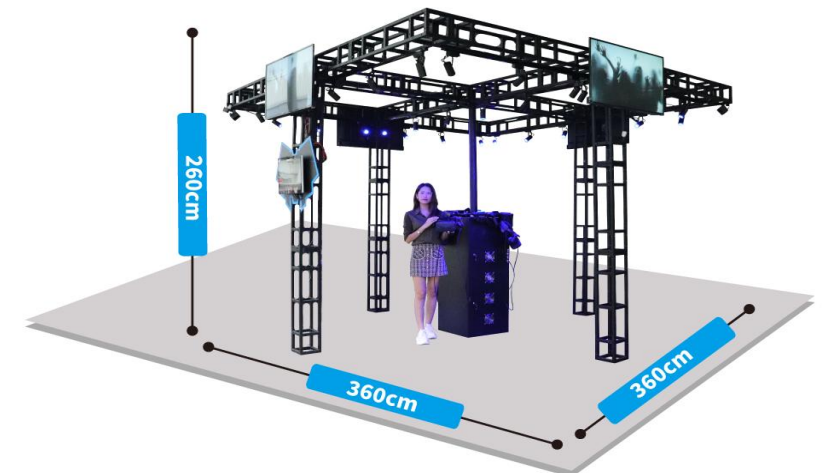

▼ Technical Parameters

Product	VR Multiplayer Shooter
Voltage	220V
Games	8 pcs
Power	1.5kw
Size	L360*W360*H260cm
Weight	500KG
Player	4
Glasses	HTC Vive Pro