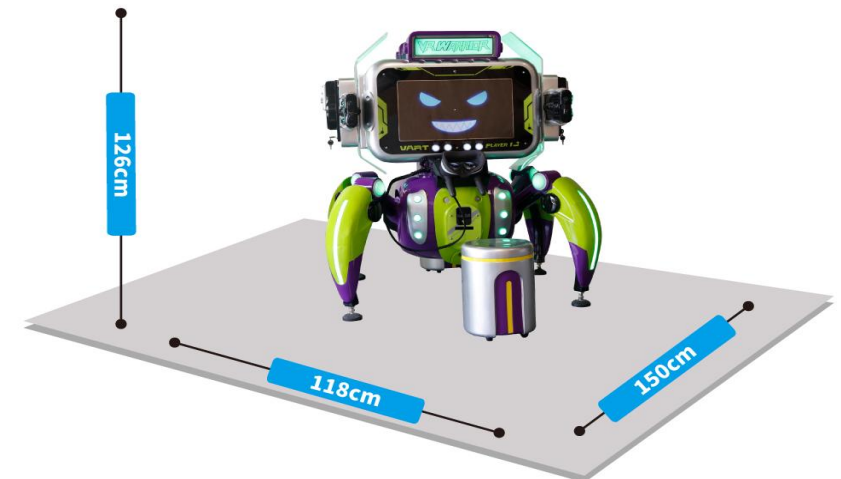

VR SHOOTING 2P
L315 * W230 * H265cm

VR SHOOTING 3P
Ø340 * H250cm

VR MULTIPLAYER SHOOTER
L345 * W308 * H245cm

VR DANCING
L170 * W180 * H245cm

VR WARRIOR

VR WARRIOR

▼ Features

1. Handheld VR helmet;
2. Rich game themes, suitable for players of different ages;
3. Supports two people playing at the same time.

▼ Technical Parameters

Product	VR Warrior
Voltage	220V/50Hz
Games	5+
Power	0.5kw
Size	L150x W118 x H126cm
Weight	50kg
Player	2

IRON WINGS

IRON WINGS

▼ Features

1. Achieve 720-degree gyrations and ultra-large sideways reversals;
2. Exclusive special edition content, automatic induction safety system, built-in headon blowing special effects.

▼ Technical Parameters

Product	Iron Wings
Voltage	220V
Games	1+pcs
Power	5.0kw
Size	Φ390 OΦ485 x H261cm
Weight	1300kg
Player	2
Glasses	DPE4C

VR FANTASY RIDE

VR FANTASY RIDE 8-SEAT

▼ Features

1. The industry's first special effect lighting module, with six special effects including heat, blowing, water spray, air jet, aroma, and movement.
2. New riding seat with integrated electric safety waist fixing bracket.