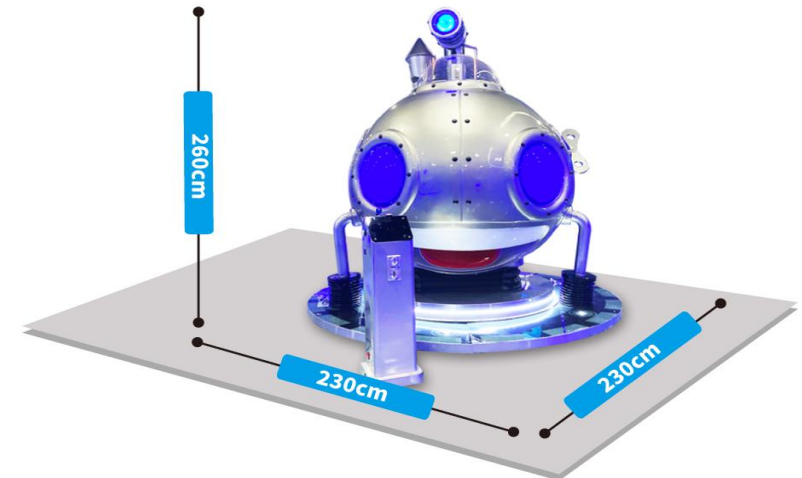

▼ Technical Parameters

Product	VR Shooting 2P
Voltage	220V
Games	10+pcs
Power	2 kw
Size	L315x W230 x H265cm
Weight	560kg
Player	2
Glasses	Deepoon E4

VR SHOOTER

VR SHOOTER 1P

Features

- 1.Fashionable appearance, wonderful battle games;
- 2.VR helmet and gun integrated design,more realistic.

▼ Technical Parameters

Product	VR Shooting 1p
Voltage	220V
Games	7 pcs
Power	1.0kw
Size	L132x W103 x H260cm
Weight	300kg
Player	1
Glasses	Deepoon E4

2
GAME

10
VIDEO

VR SUBMARINE

VR SUBMARINE

▼ Features

- 1.Free of helmet, 360 degree panoramic video, superb immersive experience;
- 2.Support parent-child submarine combat;
- 3.Super cool and cute appearance, absolutely eye-catching.

▼ Technical Parameters

Product	VR Submarine
Voltage	220V
Games	2 games+10pcs videos
Power	1.0kw
Size	L230x W230 x H260cm
Weight	500kg
Player	2
Glasses	Pico

VR Room Escape

VR ROOM ESCAPE

▼ Features

- 1.VR escape room game, 30-minute immersive experience;
- 2.High-IQ puzzle-solving game activity in a real-life scene.