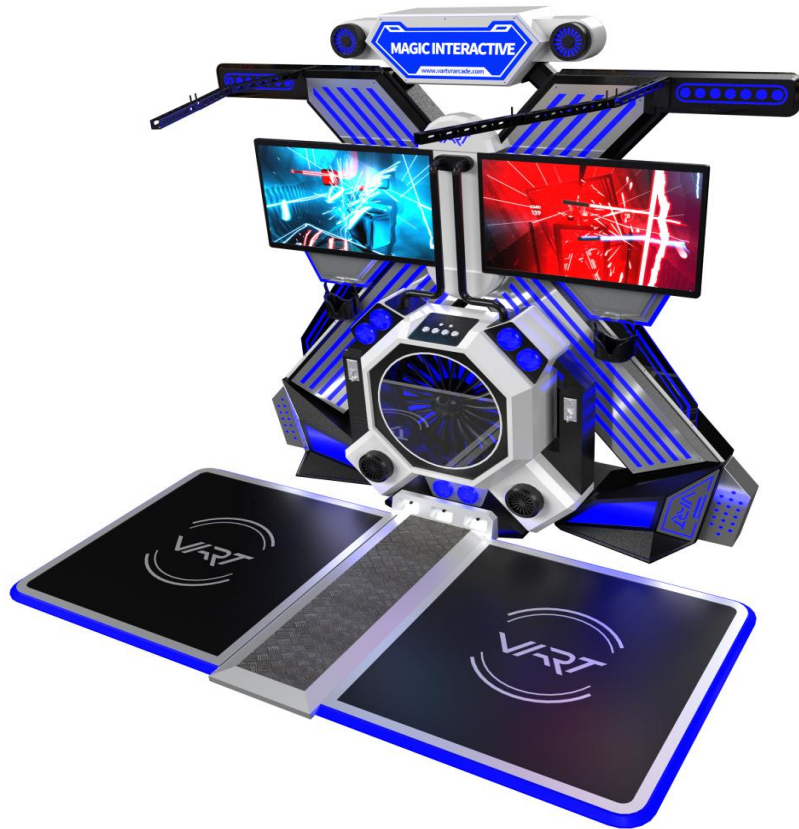

▼ Technical Parameters

Product	Classic 9D VR 2 Seats Egg Chair
Voltage	220V
Games	130+pcs
Power	1.5kw
Size	L210x W120 x H210cm
Weight	300kg
Player	2
Glasses	Deepoon E3C

MAGIC INTERACTIVE VR

80+
GAME

MAGIC INTERACTIVE VR