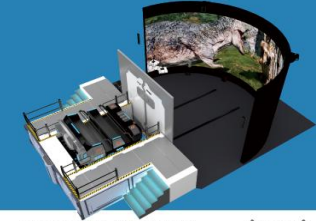

EXTREME FLIGHT CINEMA
L1041 * W660 * H500cm

ORBITAL CINEMA (NEW)
Customized

IRON WINGS (NEW)
Φ390 OΦ485 xH261cm

SPACE TROOPERS (NEW)
L491 * W300 * H315cm

BUS CINEMA (NEW)
L1100 * W700 * H400cm

5 SEATS FANTASY STARSHIP
L515 * W539 * H290cm